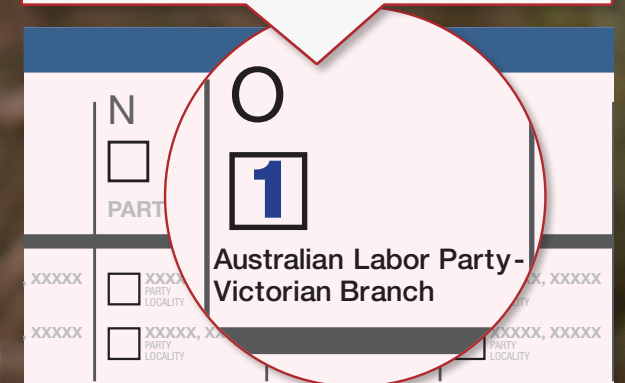

Eltham District

Clearly number every box exactly like this.

STEP 2

LARGE BALLOT PAPER:

Just put Number **1** in Box "O" for the **Australian Labor Party**.

OR

Vote below the line by clearly numbering at least **5** boxes starting with the ALP candidates.